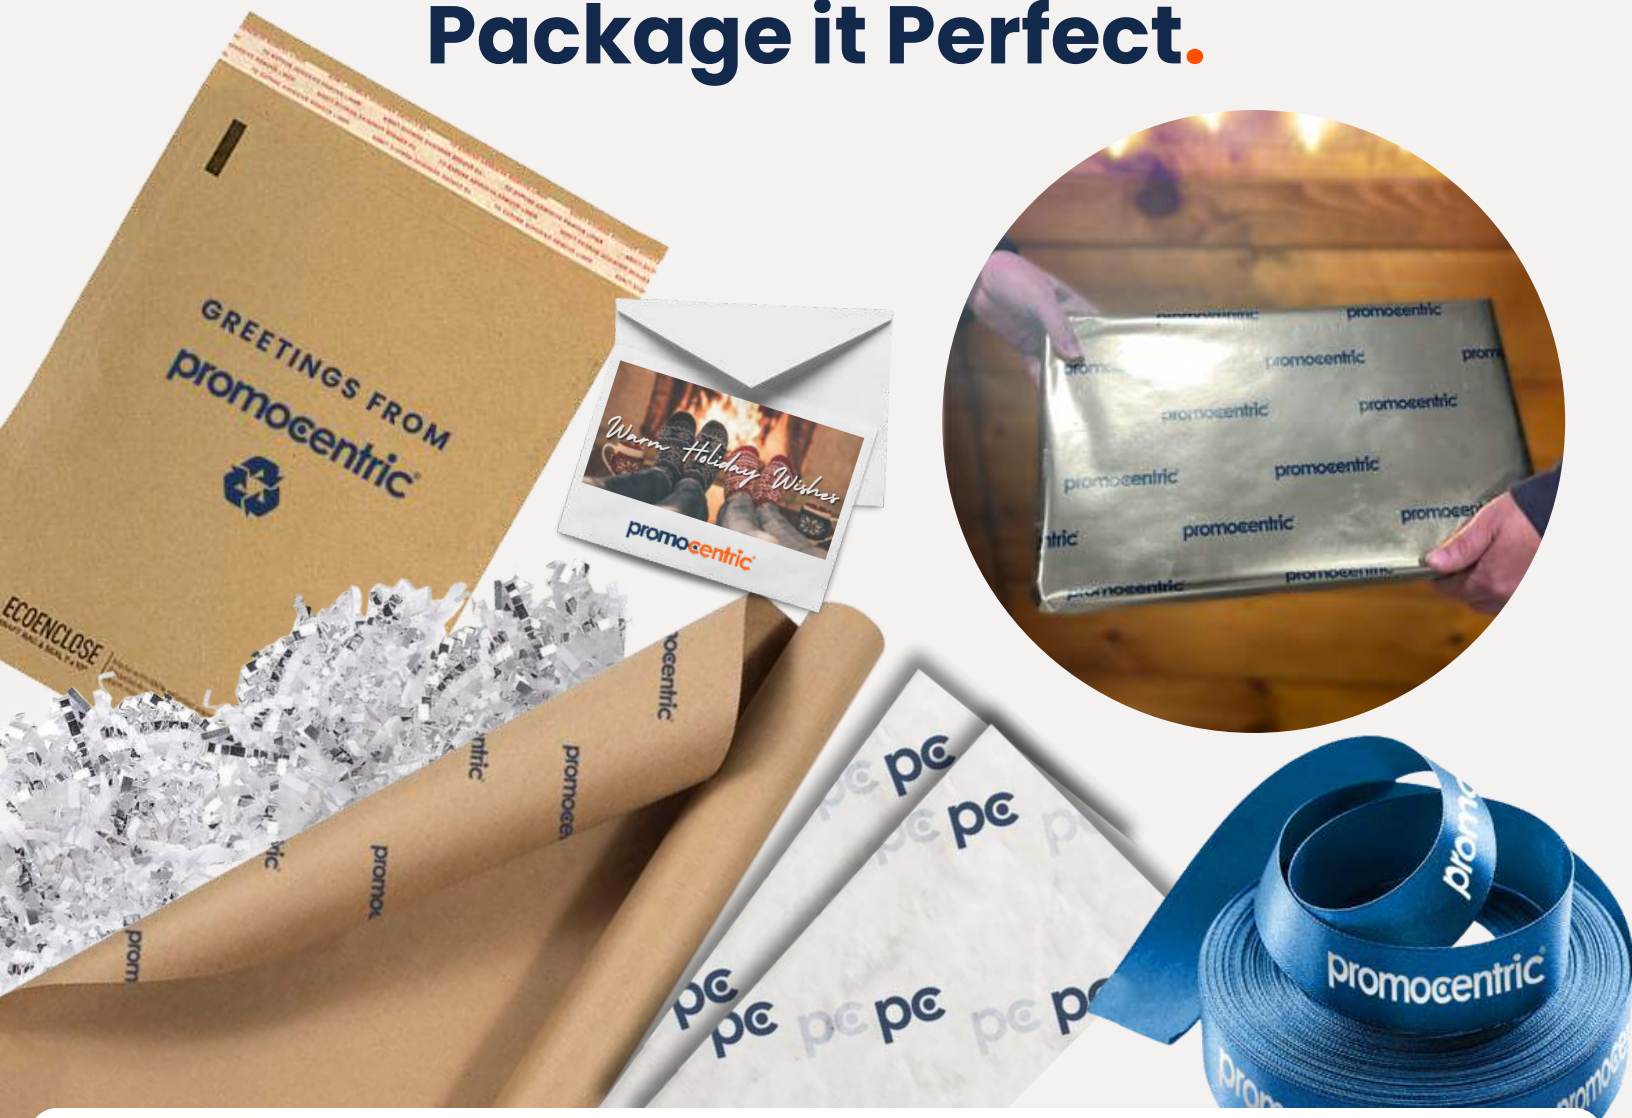

Package it Perfect.

Custom Gifting is Unexpectedly Easy with the PC team.

Now's the time to elevate your gifting experience with custom packaging. Leave a long-lasting impression, helping your brand message resonate with your giftee long after it's received. Oh, and an added bonus when you work with PC, we take the hassle out of delivery. Inquire today about our storage, fulfillment, and delivery options. (think white glove service!)

Gifting Do's:

- Presentation is everything
- Add a personalized element (name personalization, local goods, etc.)
- Make sure your gift is useful and functional
- Add sentimental value or evoke the feeling of nostalgia
- Keep budget top of mind
- Work with the experts at PromoCentric